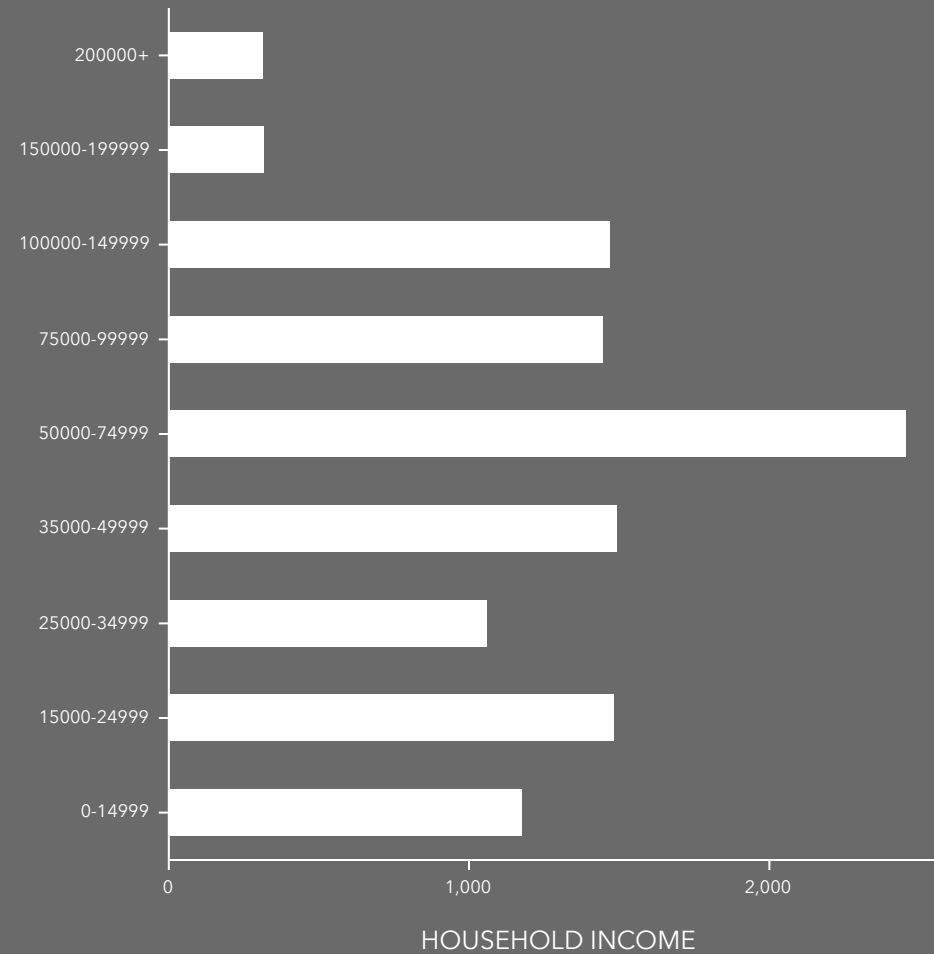

## INCOME

\$52,701

Median Household Income

\$22,001

Per Capita Income

\$83,807

Median Net Worth

## EMPLOYMENT

46%

White Collar

42%

Blue Collar

12%

Services

5.3%